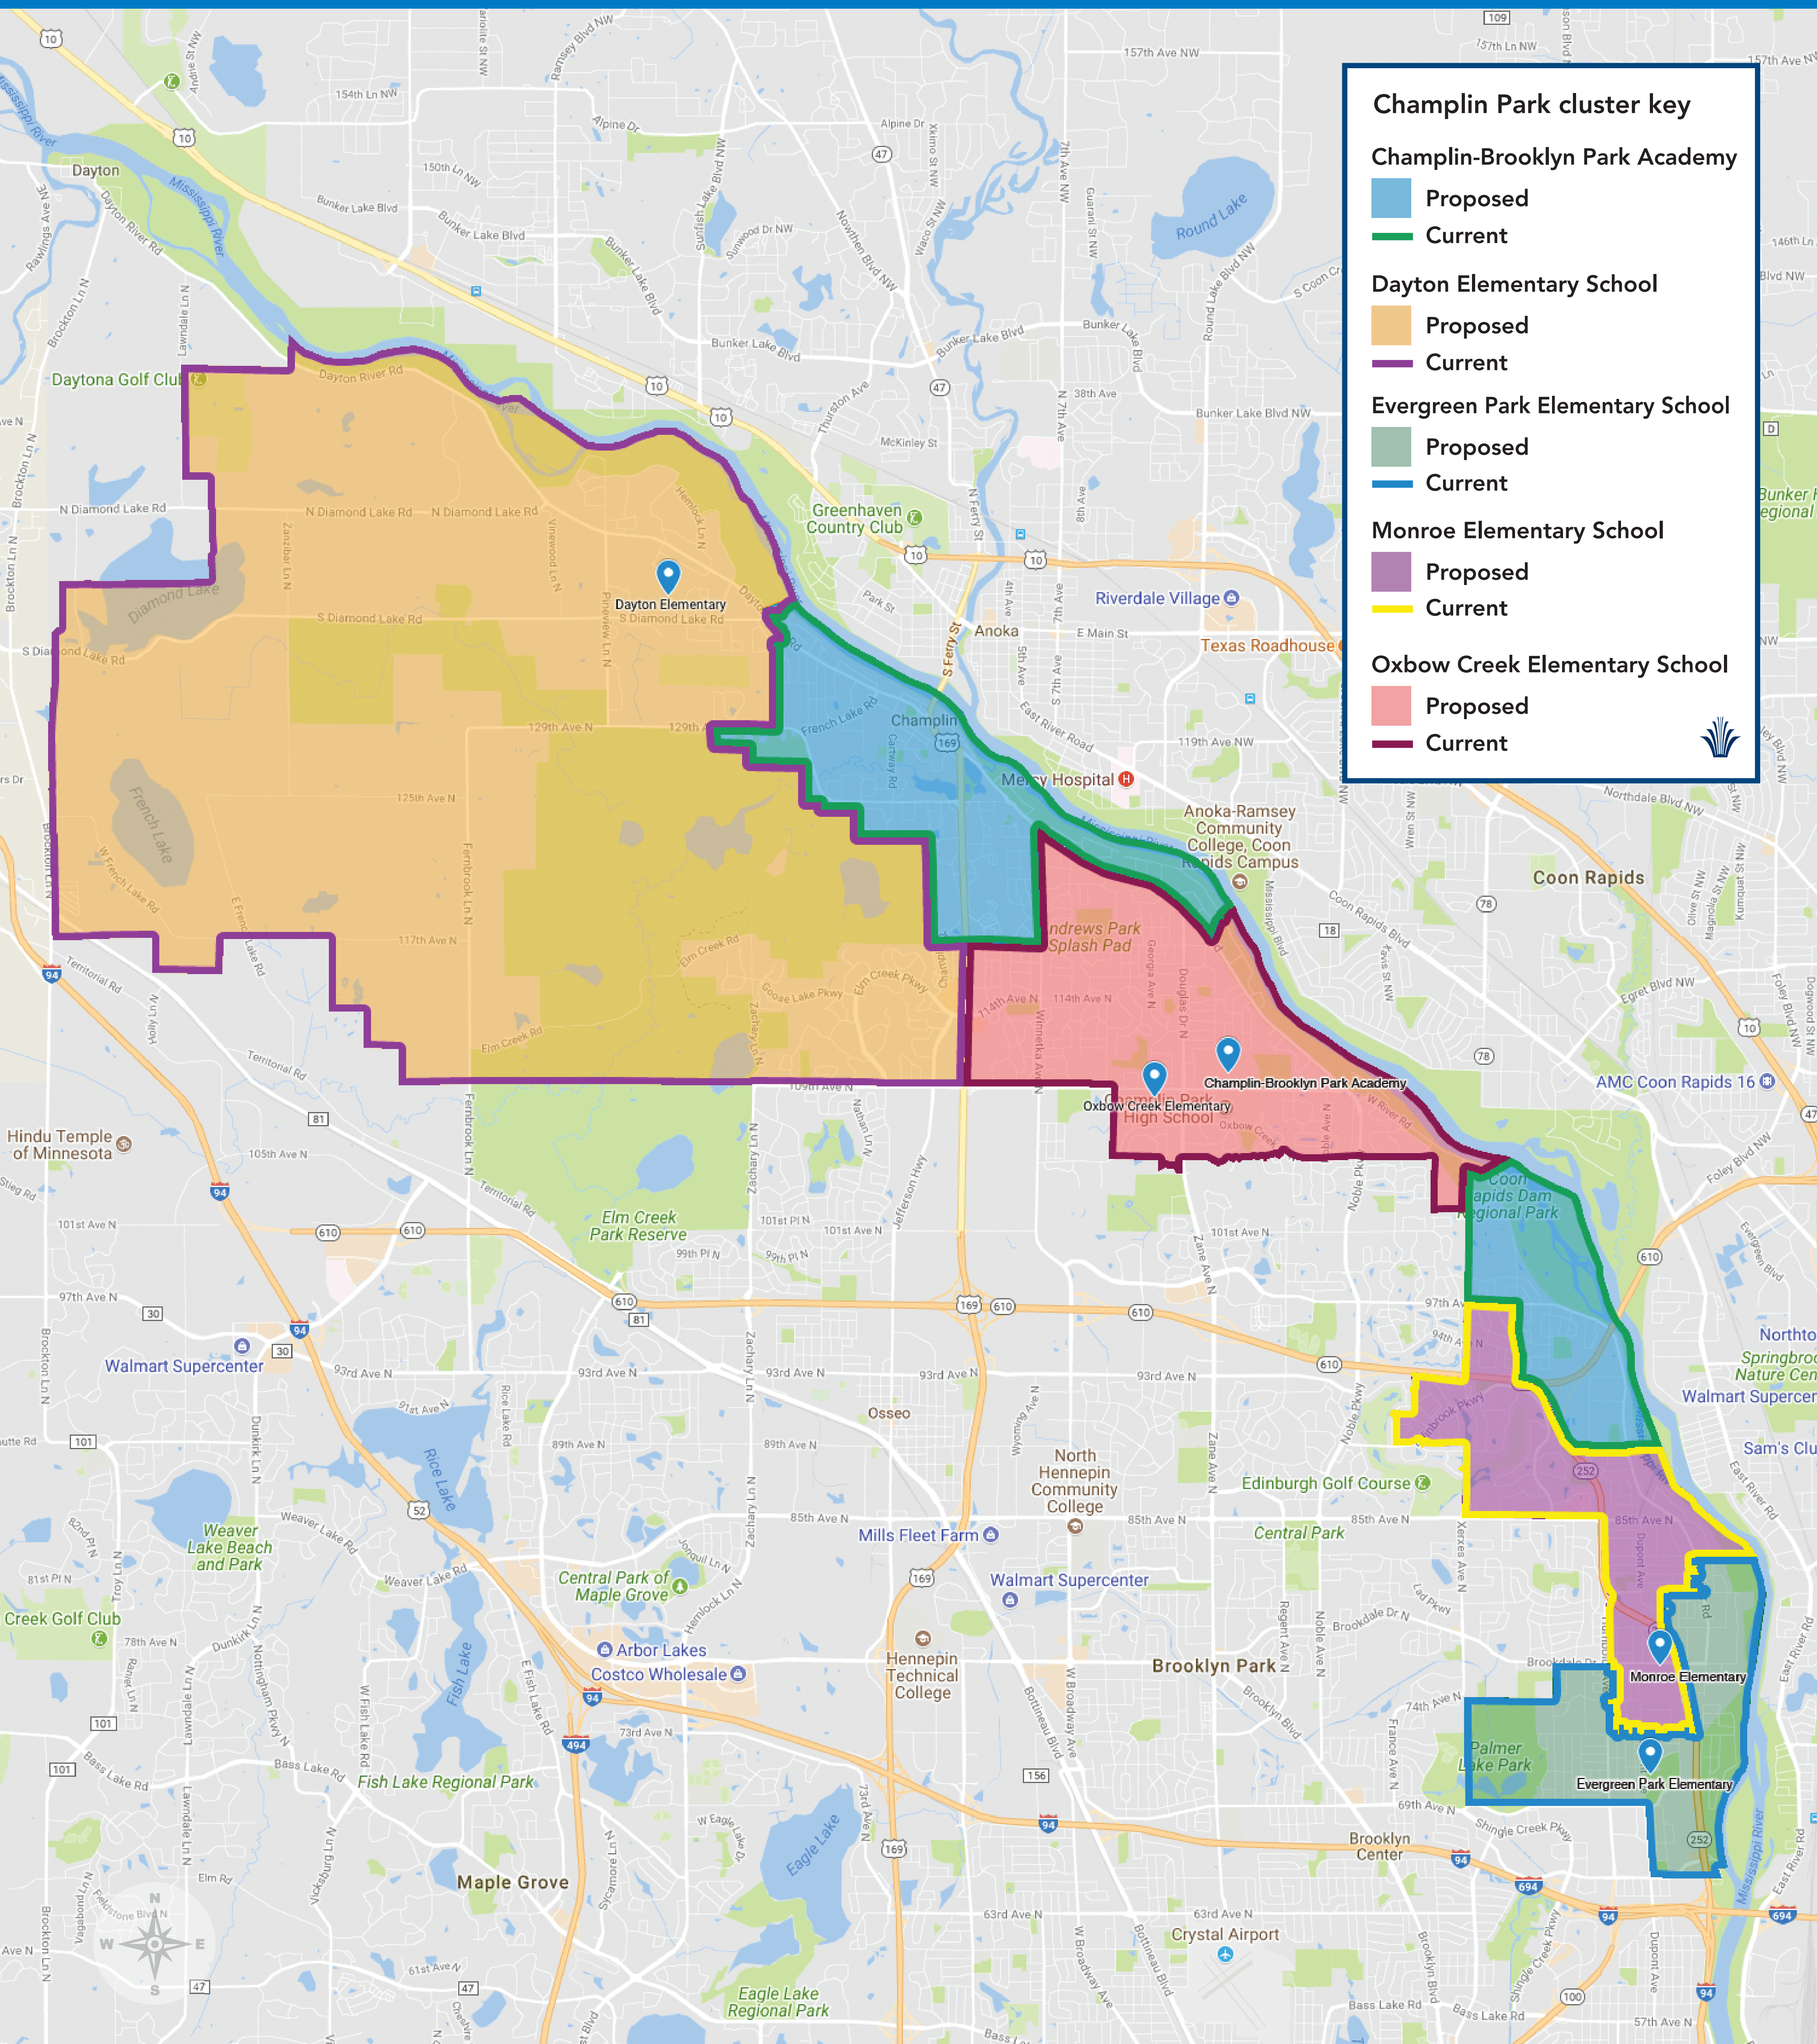

CHAMPLIN PARK CLUSTER

Elementary attendance boundary proposal

Middle and high school attendance boundaries are not proposed to change

Version two: March 26, 2018

Champlin Park cluster key

Champlin-Brooklyn Park Academy

- Proposed (Light Blue)
- Current (Green)

Dayton Elementary School

- Proposed (Orange)
- Current (Purple)

Evergreen Park Elementary School

- Proposed (Light Green)
- Current (Blue)

Monroe Elementary School

- Proposed (Purple)
- Current (Yellow)

Oxbow Creek Elementary School

- Proposed (Pink)
- Current (Dark Purple)